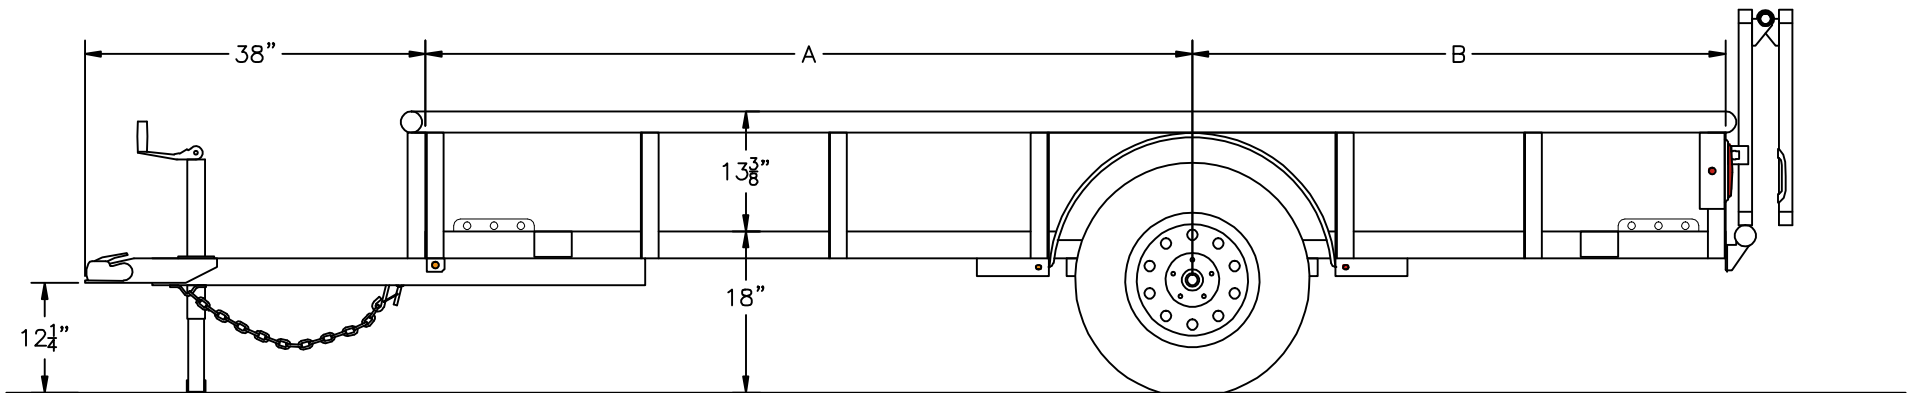

2PSA		
	A	B
8'	57 1/2"	39 1/2"
10'	71 1/2"	49 1/2"
12'	85 1/2"	59 1/2"
14'	95 1/2"	73 1/2"

Shown with Optional Bi-Fold Ramp Gate and LED Lights

2PSA | ALL-AROUND SINGLE AXLE UTILITY TRAILER

DIAMOND C TRAILERS ♦ 4006 FM 3417 ♦ MT. PLEASANT, TX 75401 ♦ PHONE: 903-572-2834
TOLL FREE: 800-827-3512 ♦ WEBSITE: WWW.DIAMOND C.COM